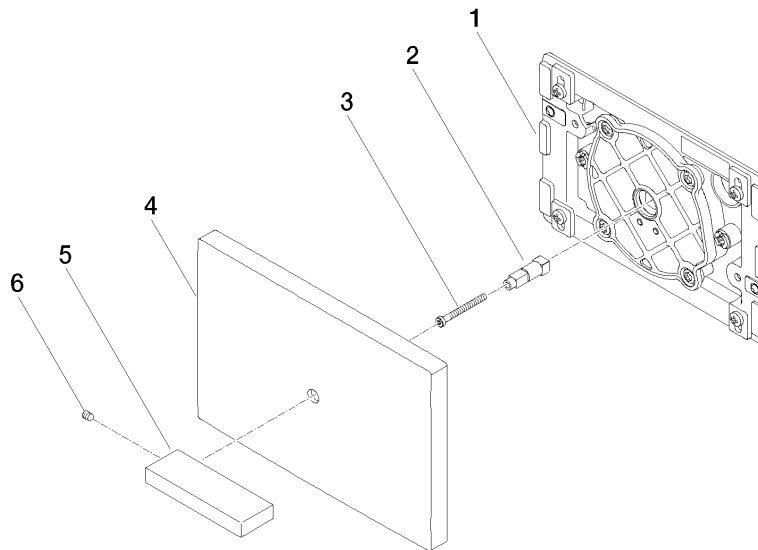

Cover plate for the concealed WC cistern made by TeCe - Champagne (22kt Gold)

IMO

12 660 979

Fits: IMO, LULU, MADISON, MEM, TARA, CL.1, LISSÉ, VAIA, META, CYO

- cover plate 150 x 240 x 15 mm
- flush handle with rotary operation and two-volume technology (full flush/partial flush)

Cover plate for the concealed WC cistern made by TeCe - Champagne (22kt Gold)

IMO

12 660 979
mm [inches]

12 660 979
Parts for other
finishes can be found
here: Chrome

Spare parts list

No.	Item Number	Name	Quantity used	Delivery time
1	04 28 01 053 00 90	plate	1	2
2	09 18 20 038 90	base	1	2
3	09 30 30 086 90	screw	1	2
4	09 11 01 179-47	cover	1	-
Spare part can no longer be ordered, please order the replacement item				
5	09 20 97 057-47	handle	1	30
6	09 31 11 058 90	pin	1	2